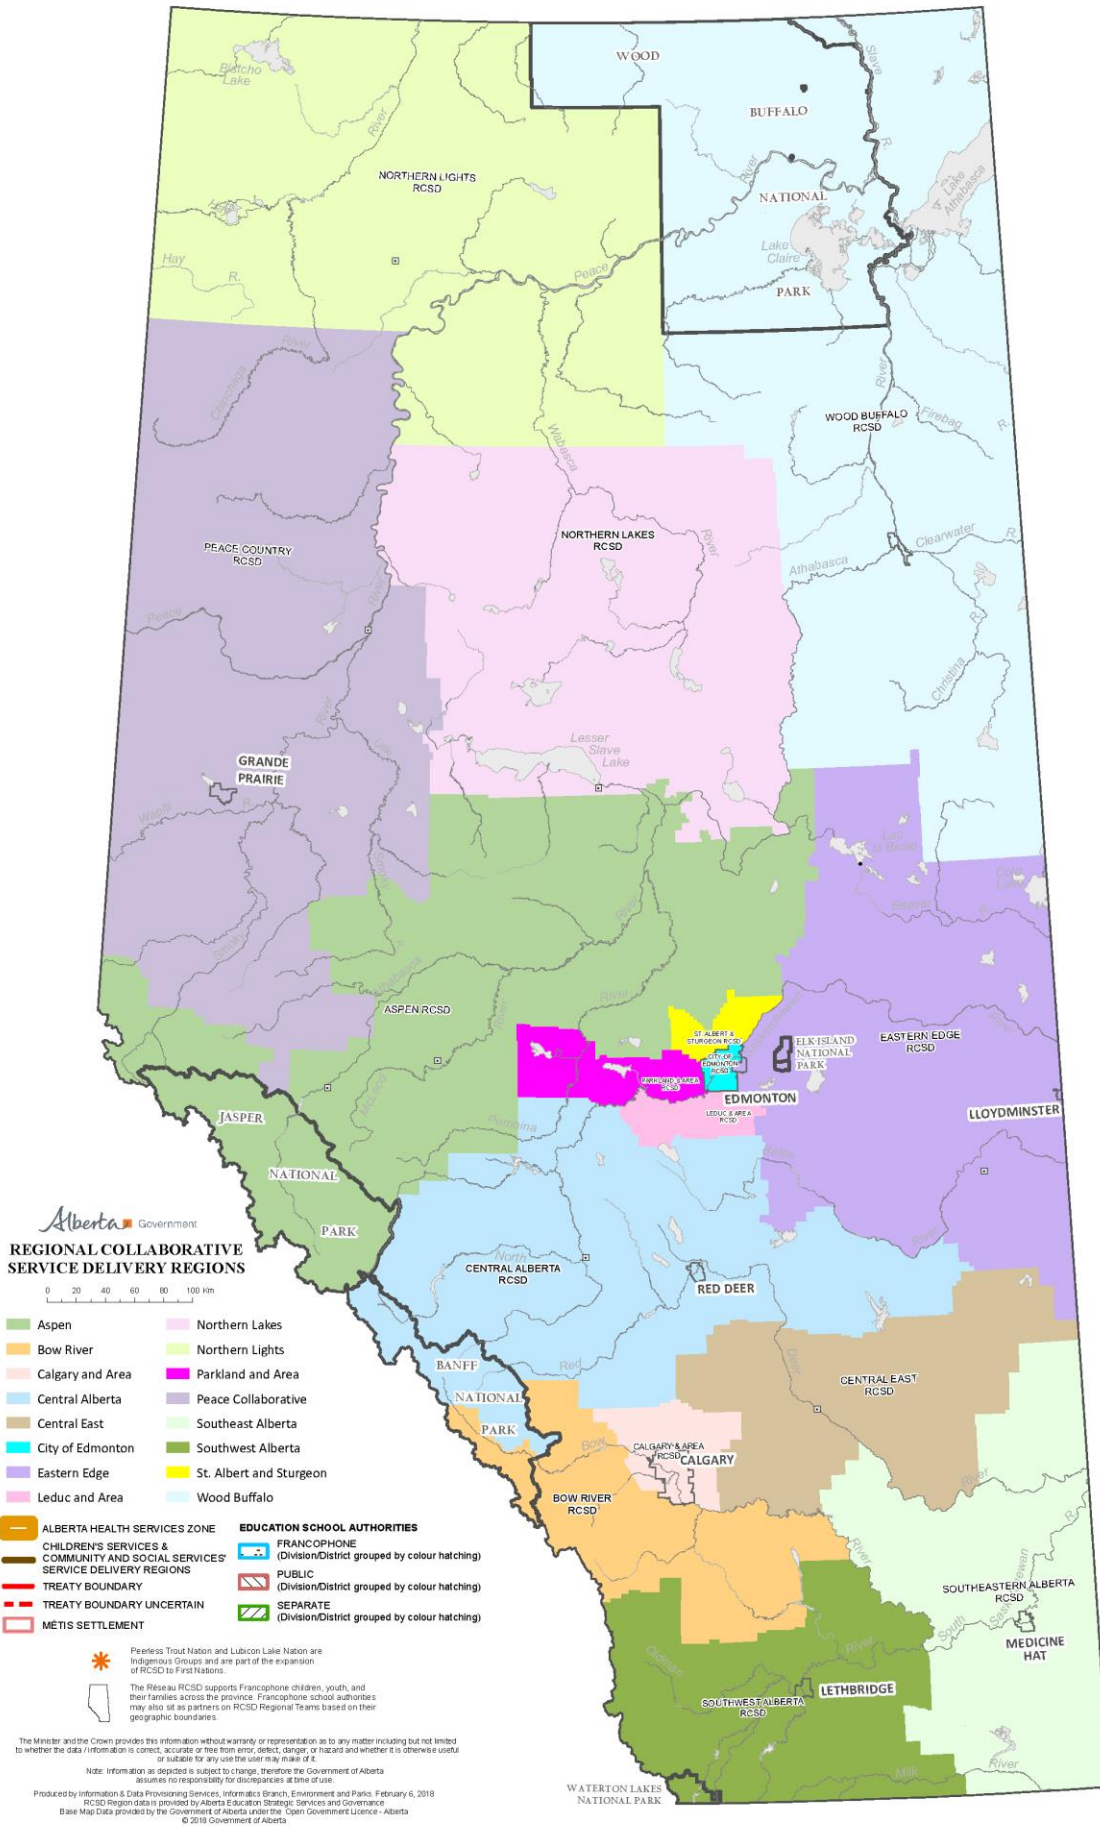

# Regional Collaborative Service Delivery Region Boundaries

**Regional Collaborative Service Delivery  
Region Contact Information**

<b>Aspen Collaborative Services</b> Sandra Zesko, Regional Manager	780-619-3545	<a href="mailto:sandra.zesko@livingwaters.ab.ca">sandra.zesko@livingwaters.ab.ca</a>
<b>Bow River RCSD</b> Mary Benning, Regional Manager	403-992-7273	<a href="mailto:mbenning@brcsd.ca">mbenning@brcsd.ca</a>
<b>Calgary and Area RCSD</b> Janice Popp, Regional Manager	403-500-2652	<a href="mailto:janice.popp@cssd.ab.ca">janice.popp@cssd.ab.ca</a>
<b>Central Alberta RCSD</b> Cathy Gukert, Regional Manager	403-2277065	<a href="mailto:cgukert@cesd73.ca">cgukert@cesd73.ca</a>
<b>Central East Collaborative RCSD</b> Scott McLean, Regional Manager	403-401-4215	<a href="mailto:scott.mclean@ghsd75.ca">scott.mclean@ghsd75.ca</a>
<b>Edmonton RCSD</b> Julie DeNeve, RCSD Business Manager	780-231-8303	<a href="mailto:Julie.Deneve@ecsd.net">Julie.Deneve@ecsd.net</a>
<b>Eastern Edge RCSD</b> Denis Potvin, Regional Manager	780-417-8264	<a href="mailto:denis.potvin@eips.ca">denis.potvin@eips.ca</a>
<b>Leduc and Area RCSD</b> Patti Hill, Regional Manager	780-929-3508	<a href="mailto:rcsd.manager@blackgold.ca">rcsd.manager@blackgold.ca</a>
<b>Northern Lakes Collaborative Services</b> Annette Russell, Regional Manager	780-523-0011 ext. 1	<a href="mailto:frussell@hpsd.ca">frussell@hpsd.ca</a>
<b>Northern Lights RCSD</b> Carrie Demkiw, Regional Manager	780-841-5657	<a href="mailto:carried@fvsd.ab.ca">carried@fvsd.ab.ca</a>
<b>Parkland, Evergreen, and Area RCSD</b> Patti Hill, Regional Manager	780-963-8407	<a href="mailto:rcsdmanager@psd70.ab.ca">rcsdmanager@psd70.ab.ca</a>
<b>Peace Collaborative Services</b> Cheryl Brown, Regional Manager	780-539-0333 ext.19030	<a href="mailto:cheryl.brown@gppsd.ab.ca">cheryl.brown@gppsd.ab.ca</a>
<b>Réseau RCSD</b> TBA	1-800-438-3530	<a href="mailto:reseau@reseauadaptation.ca">reseau@reseauadaptation.ca</a>
<b>Southeast Alberta RCSD</b> Donna Balas, Regional Manager	403-866-3032	<a href="mailto:donnabalas@me.com">donnabalas@me.com</a>
<b>Southwest Alberta RCSD</b> Margaret Vennard, Regional Manager	403-328-4111	<a href="mailto:margaret@swrcsd.ca">margaret@swrcsd.ca</a>
<b>St. Albert and Sturgeon RCSD</b> Connie Ohl, Regional Manager	780-717-3086	<a href="mailto:connie.ohl@sarcsd.com">connie.ohl@sarcsd.com</a>
<b>Wood Buffalo RCSD</b> Deborah Kitching, Regional Manager	780-742-9178 780-799-5700 ext. 5050	<a href="mailto:deborah.kitching@fmcsd.ab.ca">deborah.kitching@fmcsd.ab.ca</a>